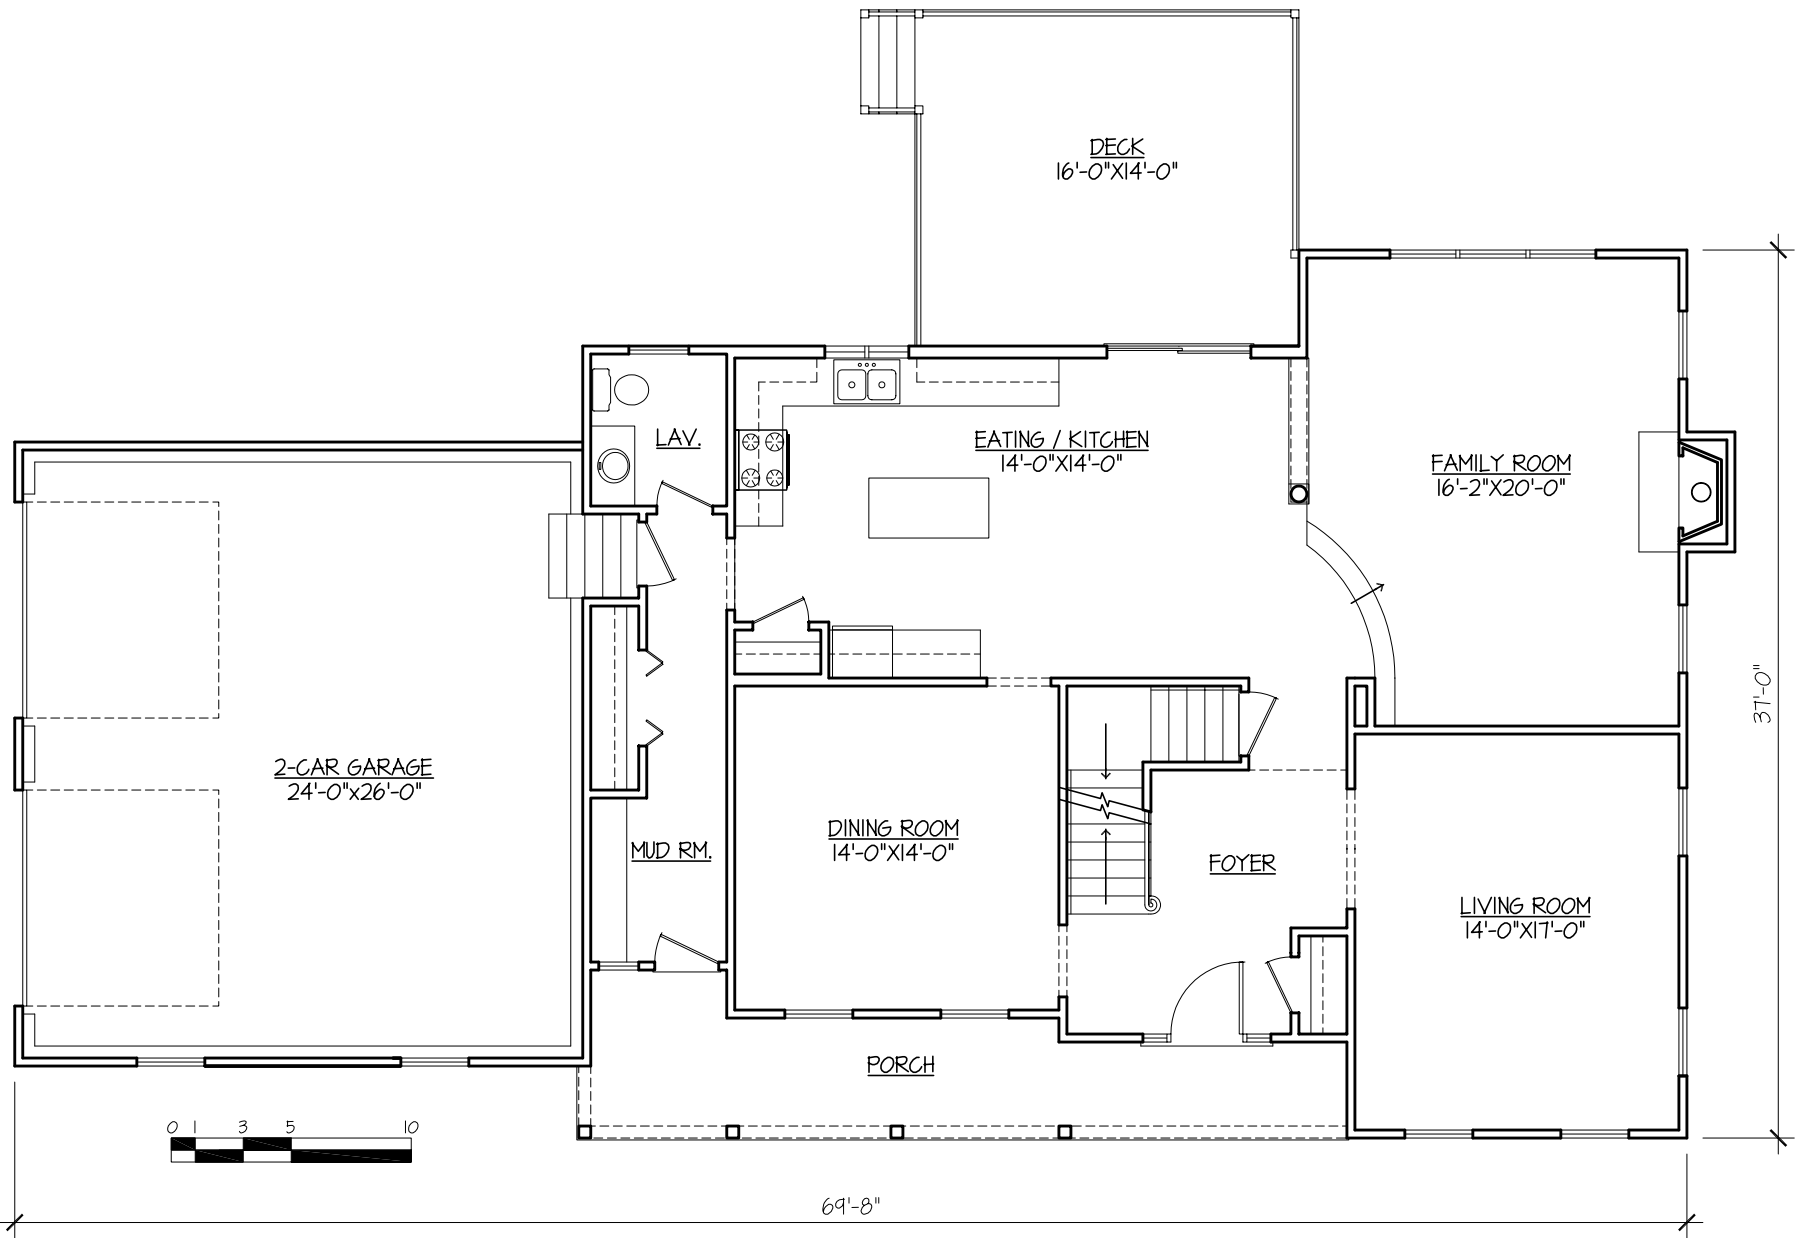

FRONT ELEVATION

© 2008 HPA DESIGN, INC.

6/5/08  
SCALE: N.T.S.

Lot 32 EVERGREEN TERRACE, MILLIS, MA  
2008/20080081

PRELIMINARY PLANS  
NOT FOR CONSTRUCTION

ALL DIMENSIONS ARE APPROXIMATE  
AND SUBJECT TO CHANGE WITHOUT NOTICE.

FIRST FLOOR

© 2008 HPA DESIGN, INC.

6/5/08  
SCALE: N.T.S.

Lot 32 EVERGREEN TERRACE, MILLIS, MA  
2008/20080081

PRELIMINARY PLANS  
NOT FOR CONSTRUCTION

ALL DIMENSIONS ARE APPROXIMATE  
AND SUBJECT TO CHANGE WITHOUT NOTICE.

SECOND FLOOR

© 2008 HPA DESIGN, INC.

6/5/08  
SCALE: N.T.S.

Lot 32 EVERGREEN TERRACE, MILLIS, MA  
2008/20080081

PRELIMINARY PLANS  
NOT FOR CONSTRUCTION

ALL DIMENSIONS ARE APPROXIMATE  
AND SUBJECT TO CHANGE WITHOUT NOTICE.