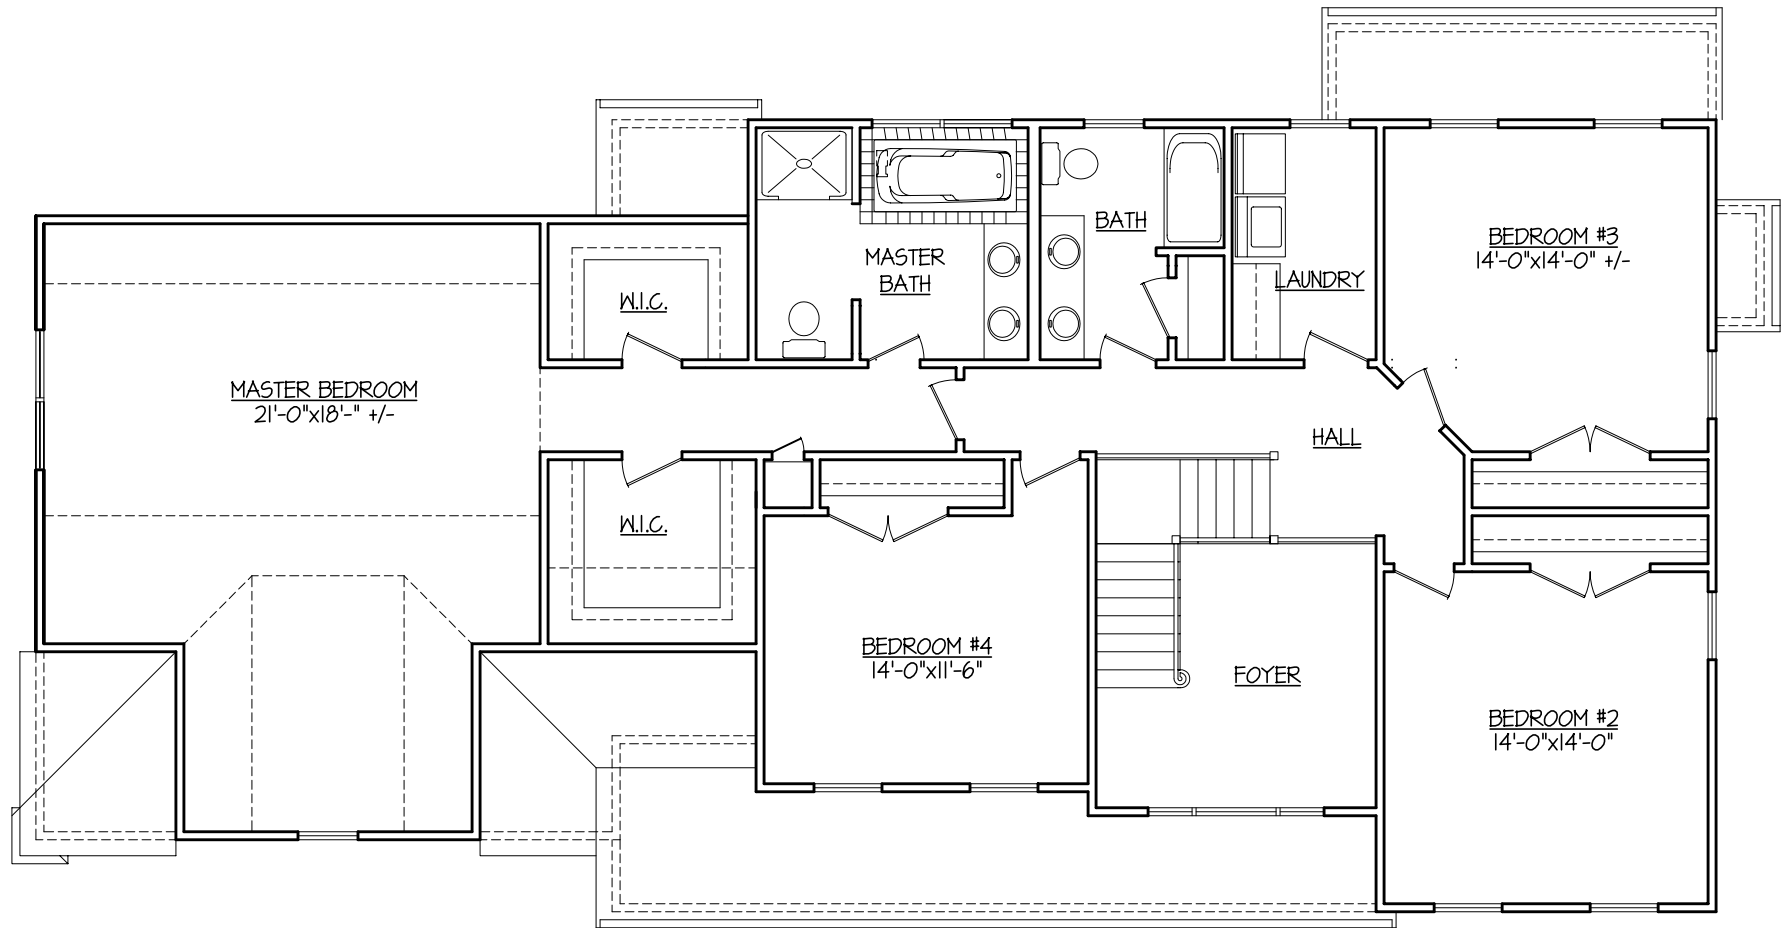

FRONT ELEVATION

© 2008 HPA DESIGN, INC.

6/5/08  
SCALE: N.T.S.

Lot 32 EVERGREEN TERRACE, MILLIS, MA  
2008/20080081

PRELIMINARY PLANS  
NOT FOR CONSTRUCTION

ALL DIMENSIONS ARE APPROXIMATE  
AND SUBJECT TO CHANGE WITHOUT NOTICE.

FIRST FLOOR

© 2008 HPA DESIGN, INC.

6/5/08  
SCALE: N.T.S.

Lot 32 EVERGREEN TERRACE, MILLIS, MA  
2008/20080081

PRELIMINARY PLANS  
NOT FOR CONSTRUCTION

ALL DIMENSIONS ARE APPROXIMATE  
AND SUBJECT TO CHANGE WITHOUT NOTICE.

SECOND FLOOR

© 2008 HPA DESIGN, INC.

6/5/08  
SCALE: N.T.S.

Lot 32 EVERGREEN TERRACE, MILLIS, MA  
2008/20080081

PRELIMINARY PLANS  
NOT FOR CONSTRUCTION

ALL DIMENSIONS ARE APPROXIMATE  
AND SUBJECT TO CHANGE WITHOUT NOTICE.