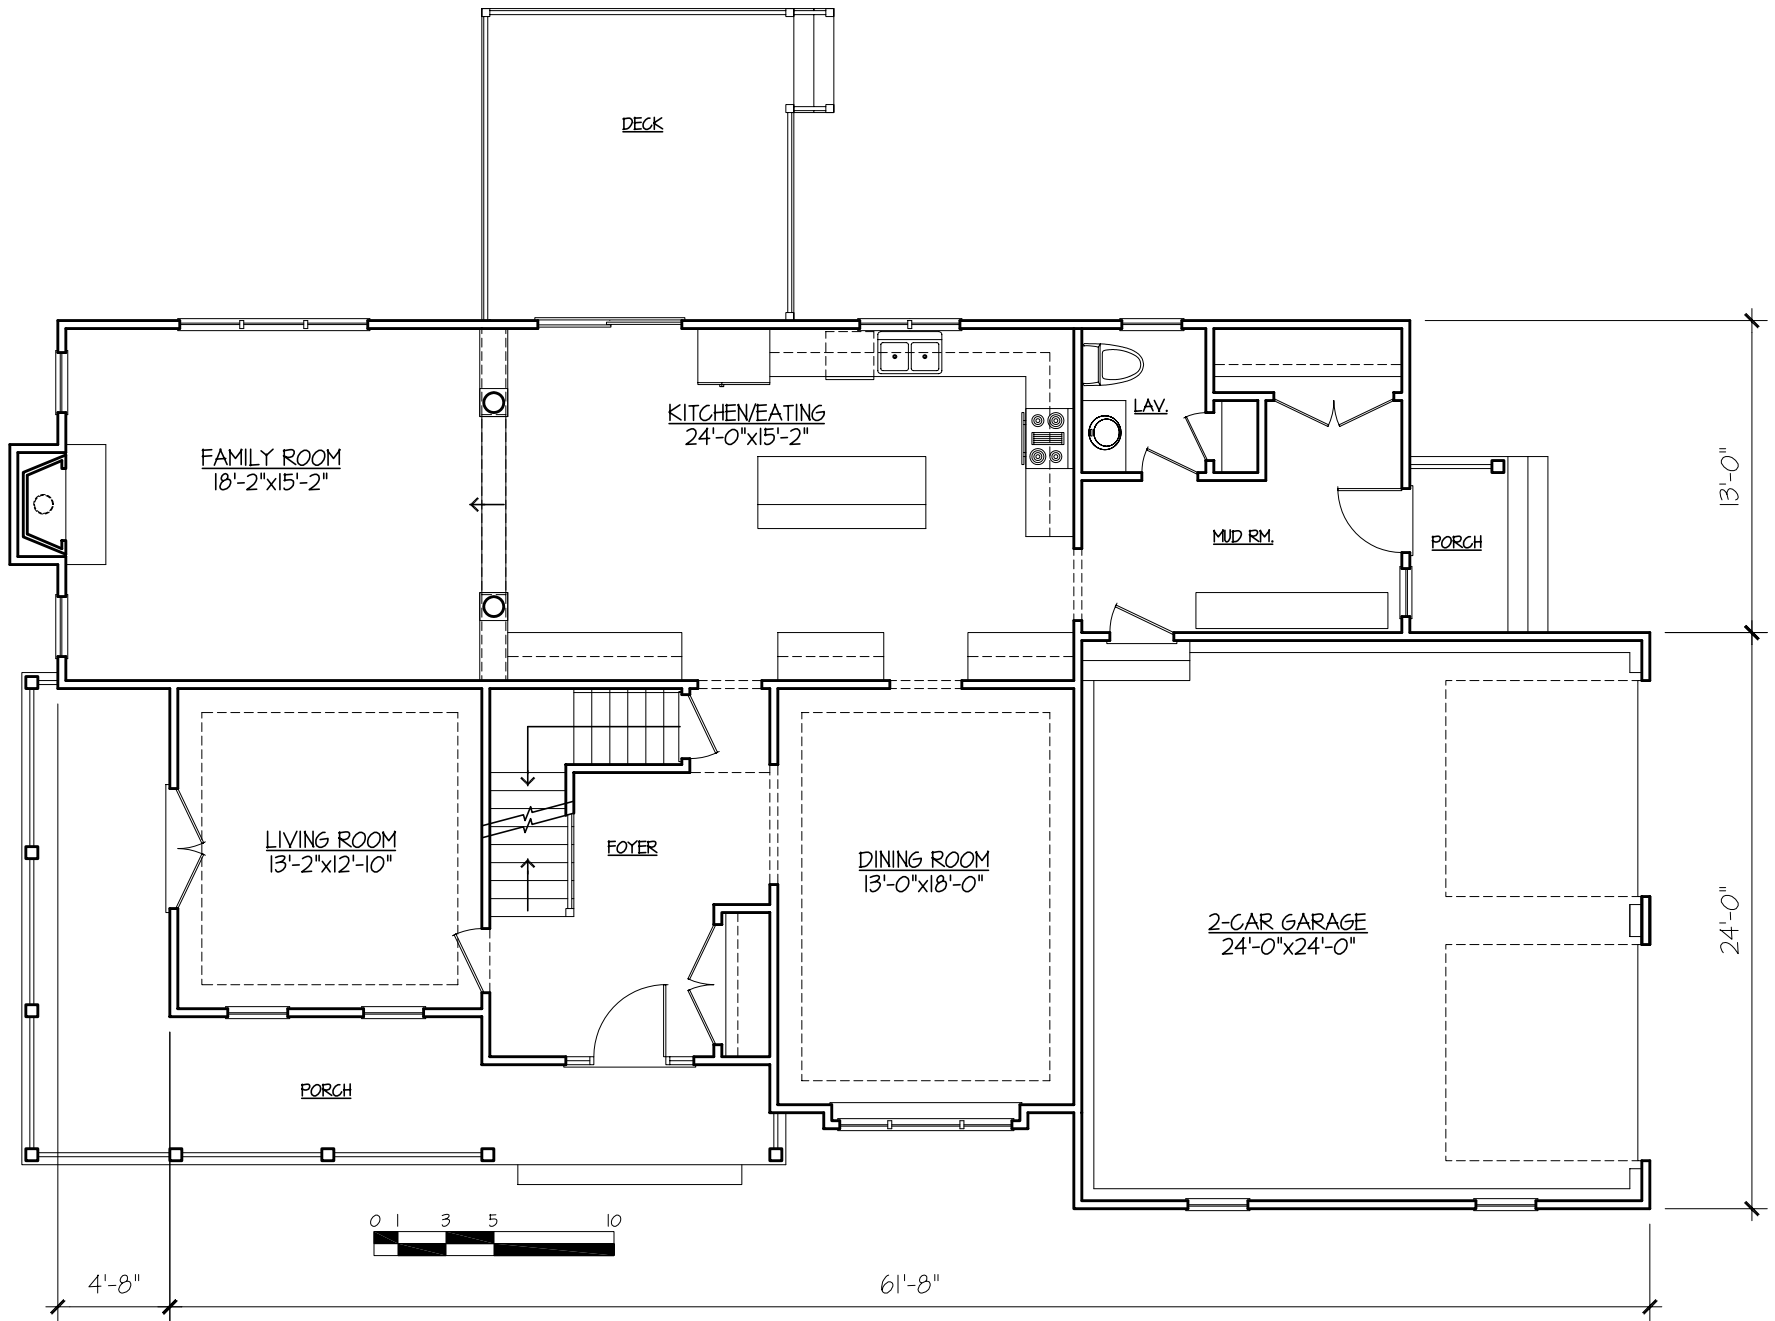

FRONT ELEVATION

© 2008 HPA DESIGN, INC.

6/5/08
SCALE: N.T.S.

Lot 31 EVERGREEN TERRACE, MILLIS, MA
2008/20080080

PRELIMINARY PLANS
NOT FOR CONSTRUCTION

ALL DIMENSIONS ARE APPROXIMATE
AND SUBJECT TO CHANGE WITHOUT NOTICE.

FIRST FLOOR

© 2008 HPA DESIGN, INC.

6/5/08
SCALE: N.T.S.

Lot 31 EVERGREEN TERRACE, MILLIS, MA
2008/20080080

PRELIMINARY PLANS
NOT FOR CONSTRUCTION

ALL DIMENSIONS ARE APPROXIMATE
AND SUBJECT TO CHANGE WITHOUT NOTICE.

SECOND FLOOR

© 2008 HPA DESIGN, INC.

6/5/08
SCALE: N.T.S.

Lot 31 EVERGREEN TERRACE, MILLIS, MA
2008/20080080

PRELIMINARY PLANS
NOT FOR CONSTRUCTION

ALL DIMENSIONS ARE APPROXIMATE
AND SUBJECT TO CHANGE WITHOUT NOTICE.