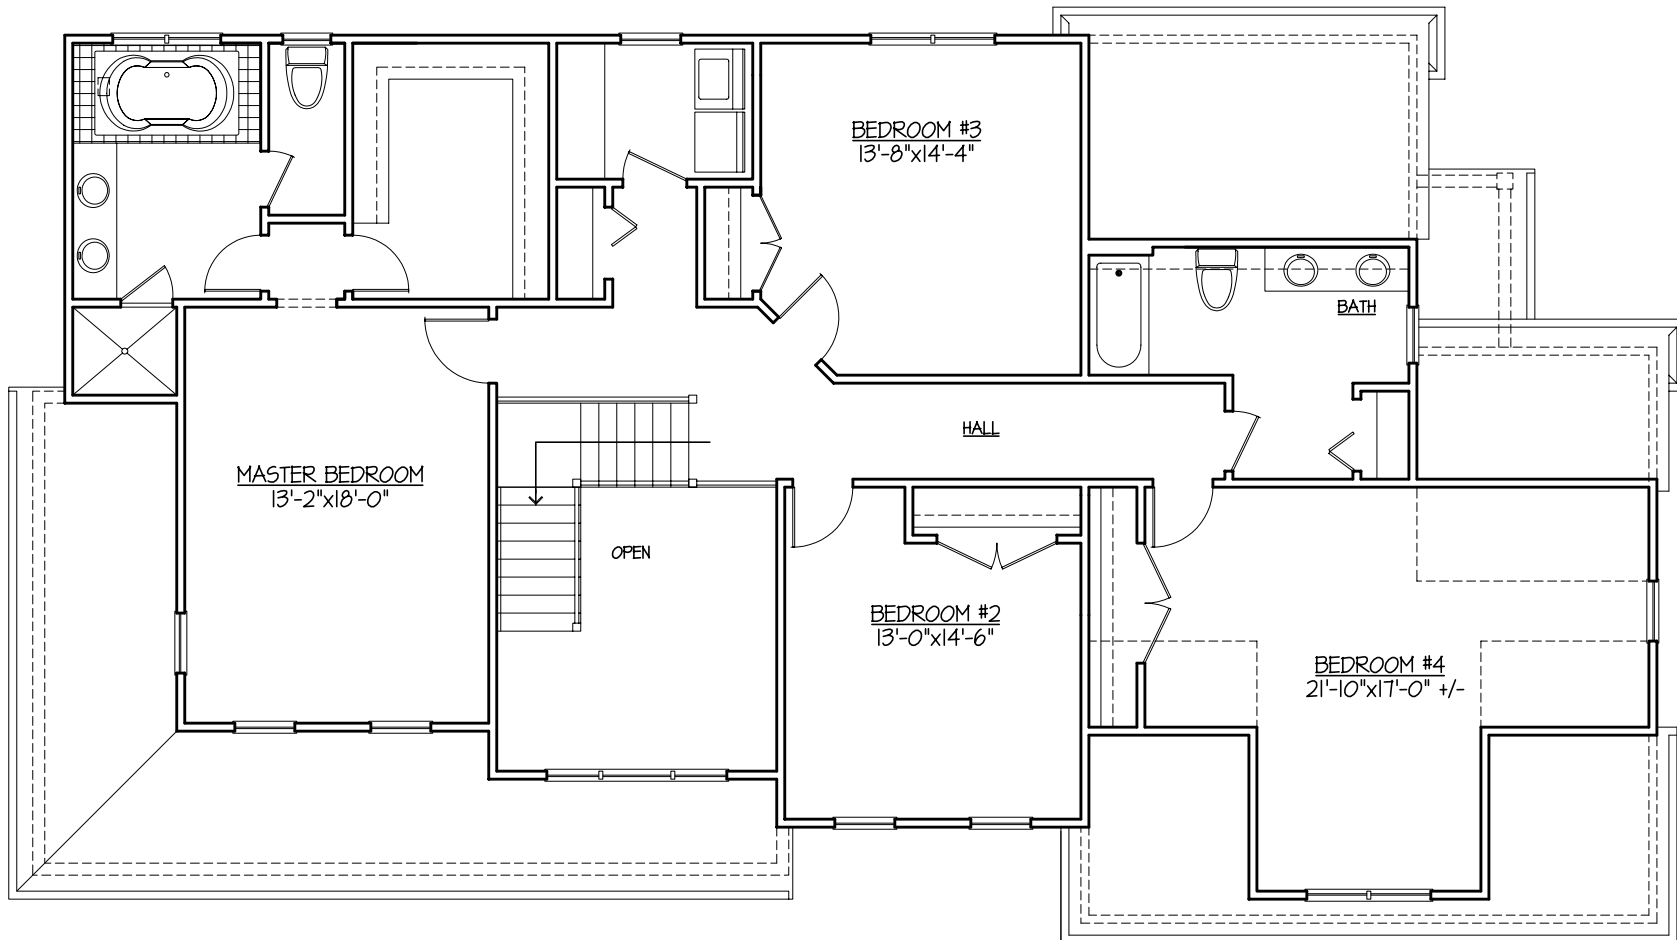

FRONT ELEVATION

© 2008 HPA DESIGN, INC.

6/5/08
SCALE: N.T.S.

Lot 31 EVERGREEN TERRACE, MILLIS, MA
2008/20080080

PRELIMINARY PLANS
NOT FOR CONSTRUCTION

ALL DIMENSIONS ARE APPROXIMATE
AND SUBJECT TO CHANGE WITHOUT NOTICE.

FIRST FLOOR

© 2008 HPA DESIGN, INC.

6/5/08
SCALE: N.T.S.

Lot 31 EVERGREEN TERRACE, MILLIS, MA
2008/20080080

PRELIMINARY PLANS
NOT FOR CONSTRUCTION

ALL DIMENSIONS ARE APPROXIMATE
AND SUBJECT TO CHANGE WITHOUT NOTICE.

SECOND FLOOR

© 2008 HPA DESIGN, INC.

6/5/08
SCALE: N.T.S.

Lot 31 EVERGREEN TERRACE, MILLIS, MA
2008/20080080

PRELIMINARY PLANS
NOT FOR CONSTRUCTION

ALL DIMENSIONS ARE APPROXIMATE
AND SUBJECT TO CHANGE WITHOUT NOTICE.